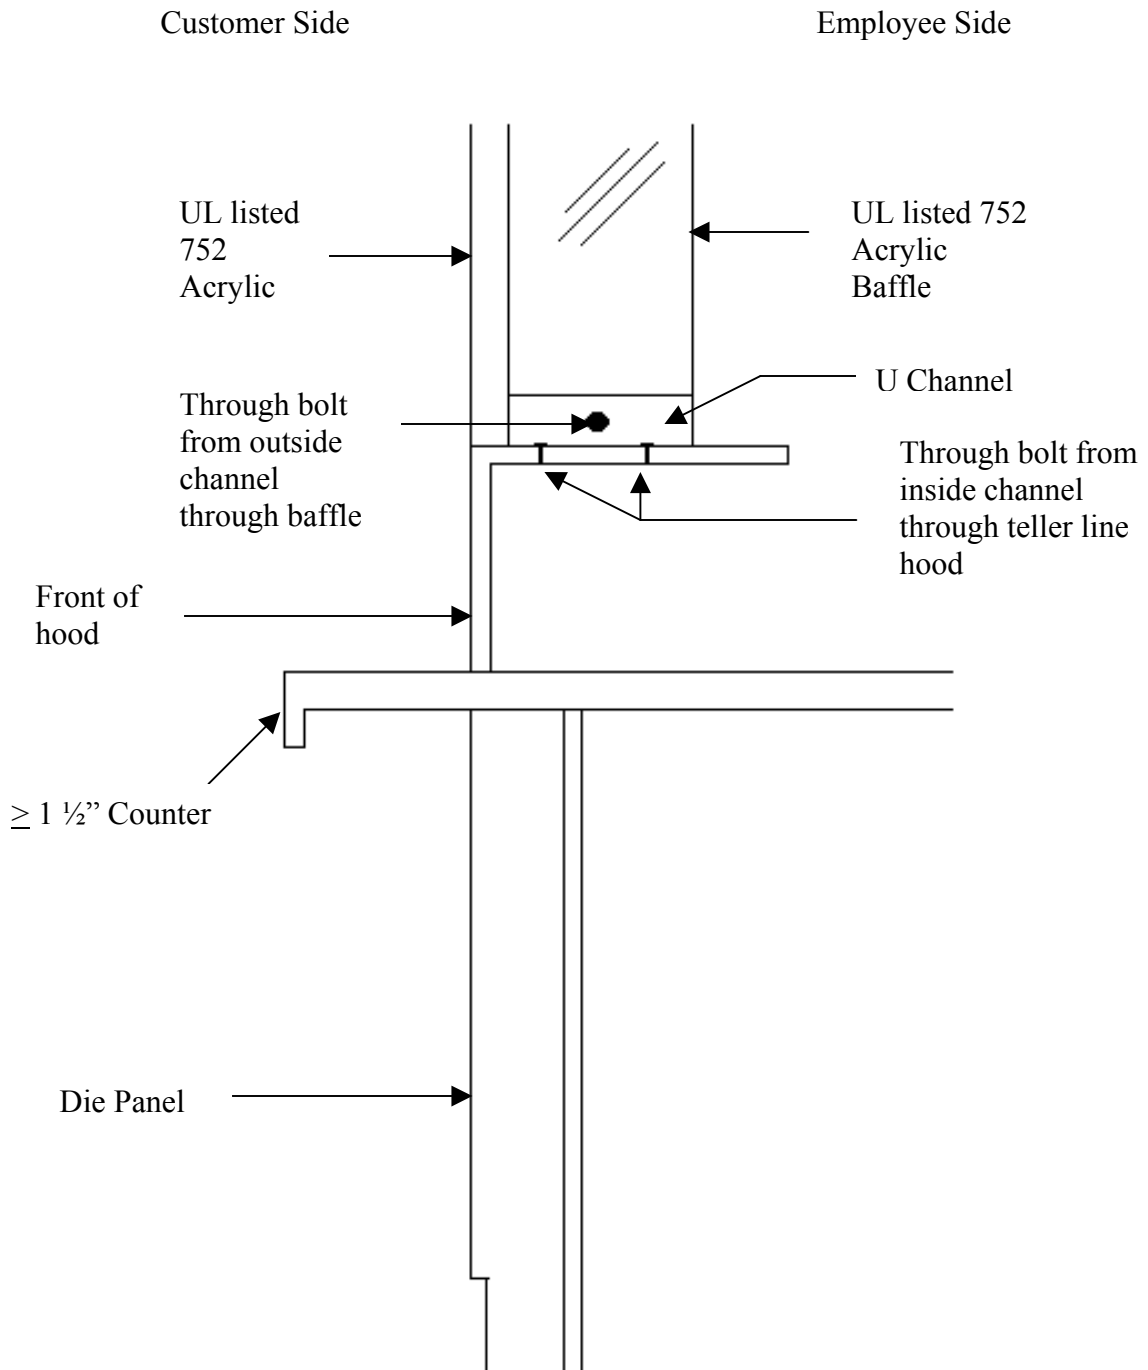

Pacific Bulletproof Company

4085 E. La Palma Avenue Suite G
Anaheim, CA 92807
T: 888-358-2309 F: 714-630-5314
www.pacificbulletproof.com

Bandit Barrier - Top View Detail

Pacific Bulletproof Company

4085 E. La Palma Avenue Suite G
Anaheim, CA 92807
T: 888-358-2309 F: 714-630-5314
www.pacificbulletproof.com

Vertical Cut-away Bandit Barrier

Pacific Bulletproof Company

4085 E. La Palma Avenue Suite G
Anaheim, CA 92807
T: 888-358-2309 F: 714-630-5314
www.pacificbulletproof.com

Theater Design