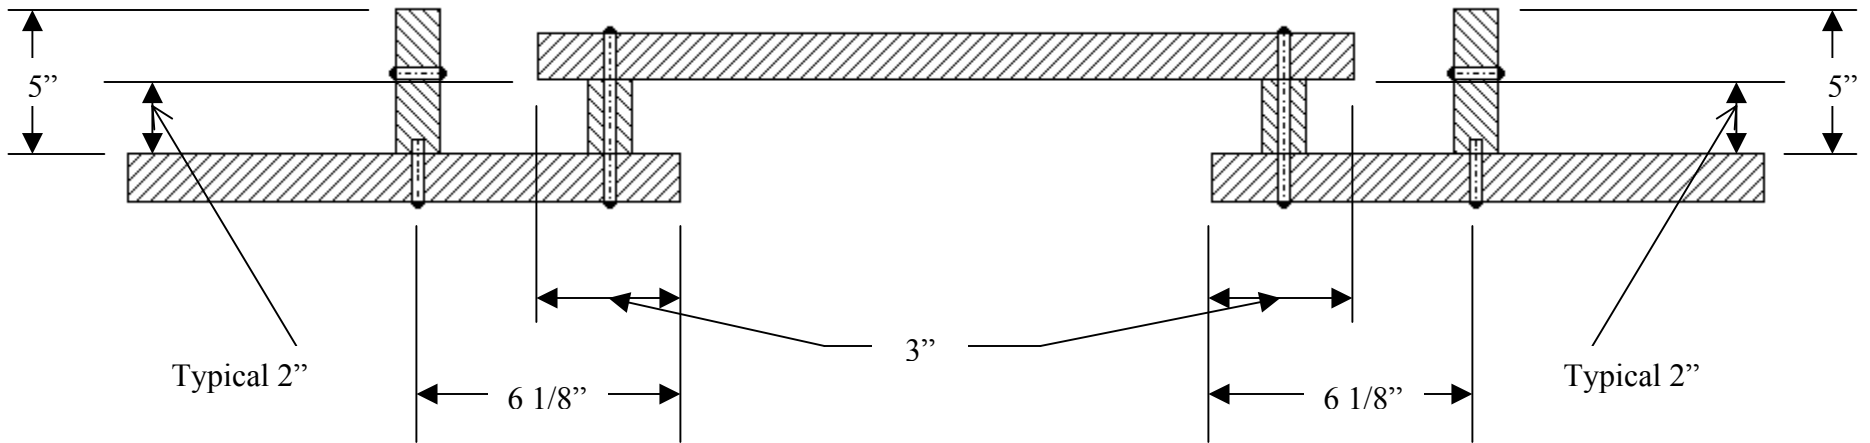

Pacific Bulletproof Company

4085 E. La Palma Avenue Suite G
Anaheim, CA 92807
T: 888-358-2309 F: 714-630-5314
www.pacificbulletproof.com

Bandit Barrier - Top View Detail

Pacific Bulletproof Company

4085 E. La Palma Avenue Suite G
Anaheim, CA 92807
T: 888-358-2309 F: 714-630-5314
www.pacificbulletproof.com

Vertical Cut-away Bandit Barrier

Pacific Bulletproof Company

4085 E. La Palma Avenue Suite G
Anaheim, CA 92807
T: 888-358-2309 F: 714-630-5314
www.pacificbulletproof.com

Theater Design