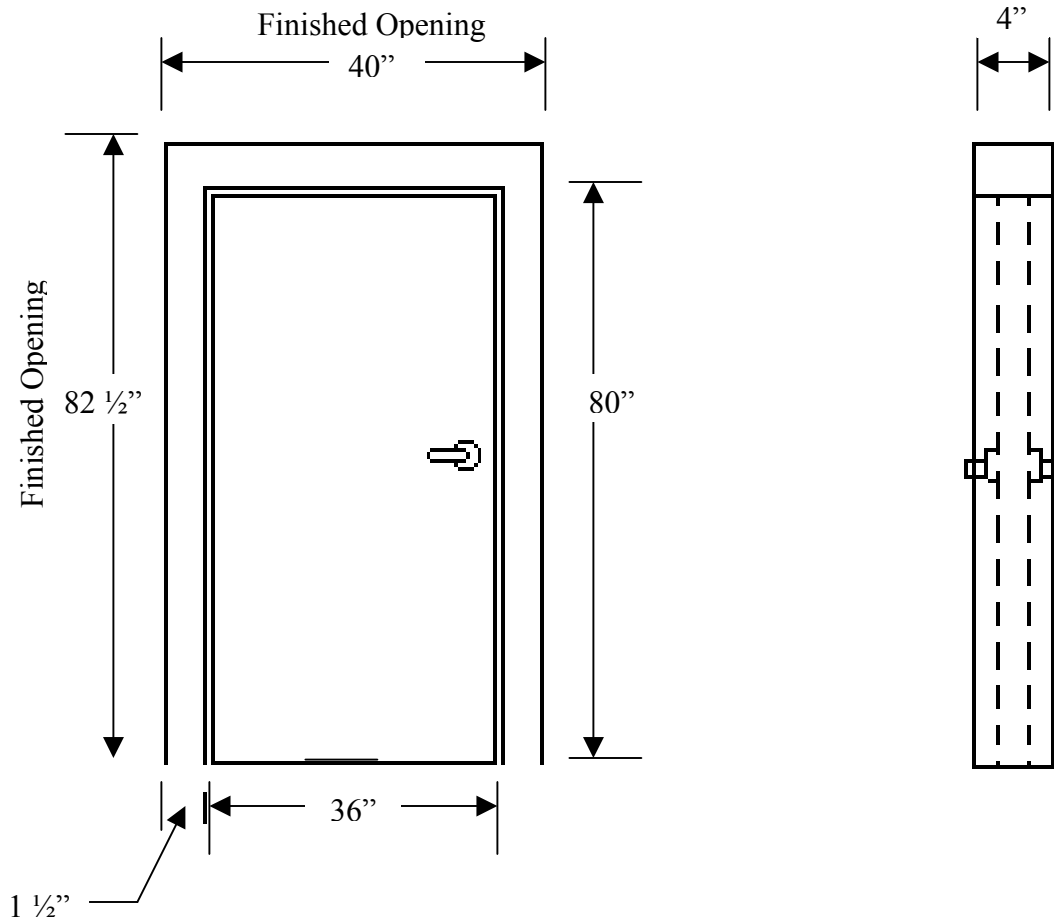

Pacific Bulletproof Company

4085 E. La Palma Avenue Suite G
Anaheim, CA 92807
T: 888-358-2309 F: 714-630-5314
www.pacificbulletproof.com

Standard Door

Standard 3' 0" X 8' 0"

Door Frame:
1 3/4" X 4" Hollow Metal
Clear Anodized, Dark Bronze or Black Finish

Standard Door Hardware:
Select Full Surface Hinge
Schlage Rhodes D80PD Lever Lockset
Norton 8501F Door Closer
Adams Rite 7101 Electric Door Strike

Please Choose a Swing Style: