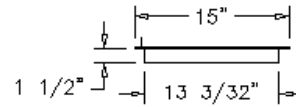

FRONT VIEW

TOP VIEW

SIDE VIEW

Model	Overall Size			Transfer Area			Counter Cut Out			Wt.	Features
	W	L	D	W	L	D	W	L	D		
670094	10"	15"	1 1/2"	7 27/32"	6 5/16"	1 1/2"	8 3/32"	13 3/32"	1 9/16"	7 lbs.	Sliding Deal Tray