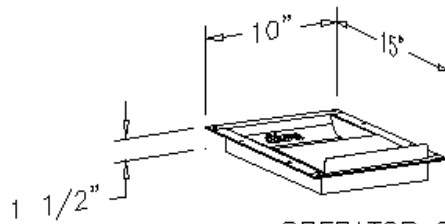

FRONT VIEW

TOP VIEW

SIDE VIEW

Model	Overall Size			Transfer Area			Counter Cut Out			Wt.	Features
	W	L	D	W	L	D	W	L	D		
670094	10"	15"	1 1/2"	7 27/32"	6 5/16"	1 1/2"	8 3/32"	13 3/32"	1 9/16"	7 lbs.	Sliding Deal Tray