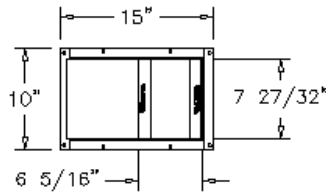

FRONT VIEW

TOP VIEW

SIDE VIEW

Model	Overall Size			Transfer Area			Counter Cut Out			Wt.	Features
	W	L	D	W	L	D	W	L	D		
670094	10"	15"	1 1/2"	7 27/32"	6 5/16"	1 1/2"	8 3/32"	13 3/32"	1 9/16"	7 lbs.	Sliding Deal Tray