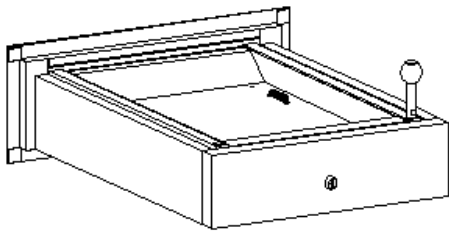

Shuresafe® Model 670150 Full Length Security Drawer

Product Description

- ✓ Features a full length, low profile deal tray specifically designed for secure document, money and credit card transactions.
- ✓ Removing the deal tray exposes a full-length, 4" high transfer area for passing convenience items, longer (up to 4" x 20") products and paperwork or clipboards.
- ✓ Push-to-operate handle incorporates a self-contained locking mechanism for user safety.
- ✓ Units are finished in brushed stainless steel and shipped with some assembly required.

FRONT VIEW

TOP VIEW

SIDE VIEW

Model	Overall Size			Frame Face		Transfer Area			Wall Opening		Wt.	Features
	W	H	L	W	H	W	H	L	W	H		
670150	18"	5"	24 15/16"	21 3/8"	8"	13 3/4"	4 1/8"	20"	19 11/16"	6 1/4"	60 lbs.	Full Length Transfer Area