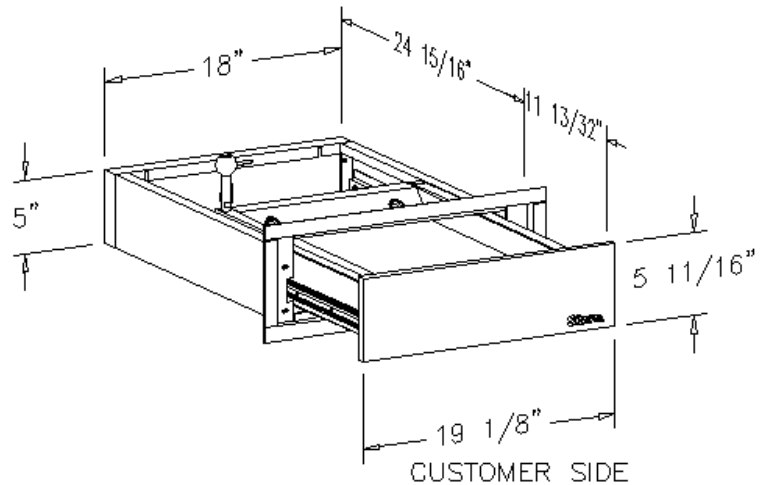

CUSTOMER SIDE