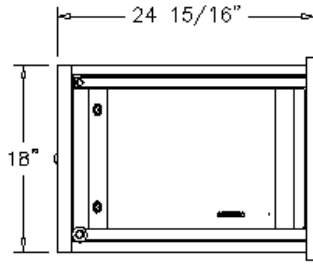

Shuresafe® Model 670150 Full Length Security Drawer

Product Description

- ✓ Features a full length, low profile deal tray specifically designed for secure document, money and credit card transactions.
- ✓ Removing the deal tray exposes a full-length, 4" high transfer area for passing convenience items, longer (up to 4" x 20") products and paperwork or clipboards.
- ✓ Push-to-operate handle incorporates a self-contained locking mechanism for user safety.
- ✓ Units are finished in brushed stainless steel and shipped with some assembly required.

FRONT VIEW

TOP VIEW

SIDE VIEW

Model	Overall Size			Frame Face		Transfer Area			Wall Opening		Wt.	Features
	W	H	L	W	H	W	H	L	W	H		
670150	18"	5"	24 15/16"	21 3/8"	8"	13 3/4"	4 1/8"	20"	19 11/16"	6 1/4"	60 lbs.	Full Length Transfer Area