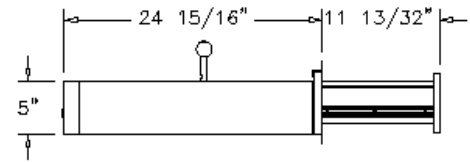

Shuresafe® Model 670150 Full Length Security Drawer

Product Description

- ✓ Features a full length, low profile deal tray specifically designed for secure document, money and credit card transactions.
- ✓ Removing the deal tray exposes a full-length, 4" high transfer area for passing convenience items, longer (up to 4" x 20") products and paperwork or clipboards.
- ✓ Push-to-operate handle incorporates a self-contained locking mechanism for user safety.
- ✓ Units are finished in brushed stainless steel and shipped with some assembly required.

FRONT VIEW

TOP VIEW

SIDE VIEW

Model	Overall Size			Frame Face		Transfer Area			Wall Opening		Wt.	Features
	W	H	L	W	H	W	H	L	W	H		
670150	18"	5"	24 15/16"	21 3/8"	8"	13 3/4"	4 1/8"	20"	19 11/16"	6 1/4"	60 lbs.	Full Length Transfer Area