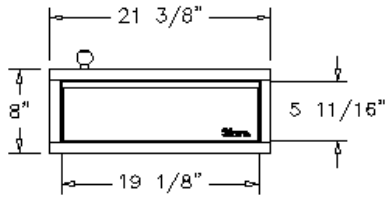

Shuresafe® Model 670150 Full Length Security Drawer

Product Description

- ✓ Features a full length, low profile deal tray specifically designed for secure document, money and credit card transactions.
- ✓ Removing the deal tray exposes a full-length, 4" high transfer area for passing convenience items, longer (up to 4" x 20") products and paperwork or clipboards.
- ✓ Push-to-operate handle incorporates a self-contained locking mechanism for user safety.
- ✓ Units are finished in brushed stainless steel and shipped with some assembly required.

FRONT VIEW

TOP VIEW

SIDE VIEW

Model	Overall Size			Frame Face		Transfer Area			Wall Opening		Wt.	Features
	W	H	L	W	H	W	H	L	W	H		
670150	18"	5"	24 15/16"	21 3/8"	8"	13 3/4"	4 1/8"	20"	19 11/16"	6 1/4"	60 lbs.	Full Length Transfer Area