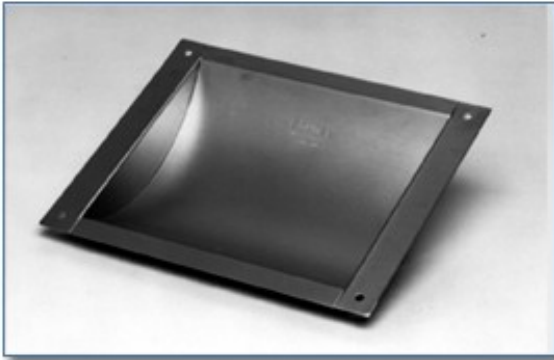

Shuresafe® Model 670100 Stationary Deal Trays

Product Description

- ✓ Perfect economical security solution cashier windows or other high-risk areas.
- ✓ Features a stationary tray for installation in countertops with a wall below and a window above.
- ✓ All models have a curved interior for easy coin and currency removal.
- ✓ Units are finished in brushed stainless steel and shipped assembled.
- ✓ Custom sizes and trays available upon request.

FRONT VIEW

TOP VIEW

SIDE VIEW

Model	Overall Size			Transfer Area			Counter Cut Out			Wt.	Features
	W	L	D	W	L	D	W	L	D		
670100	10"	8 3/32"	1 5/8"	8"	6 7/8"	1 9/16"	8 1/4"	7 1/8"	1 7/8"	3 lbs.	Stationary Deal Tray (Above)
670158	12"	10"	1 5/8"	10"	8"	1 9/16"	10 1/4"	8 1/4"	1 7/8"	4 lbs.	Stationary Deal Tray
670159	14"	12"	1 5/8"	12"	10"	1 9/16"	12 1/4"	10 1/4"	1 7/8"	5 lbs.	Stationary Deal Tray