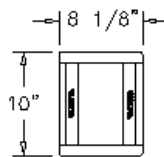

Shuresafe® Model 670100 Stationary Deal Trays

Product Description

- ✓ Perfect economical security solution cashier windows or other high-risk areas.
- ✓ Features a stationary tray for installation in countertops with a wall below and a window above.
- ✓ All models have a curved interior for easy coin and currency removal.
- ✓ Units are finished in brushed stainless steel and shipped assembled.
- ✓ Custom sizes and trays available upon request.

FRONT VIEW

TOP VIEW

SIDE VIEW

Model	Overall Size			Transfer Area			Counter Cut Out			Wt.	Features
	W	L	D	W	L	D	W	L	D		
670100	10"	8 3/32"	1 5/8"	8"	6 7/8"	1 9/16"	8 1/4"	7 1/8"	1 7/8"	3 lbs.	Stationary Deal Tray (Above)
670158	12"	10"	1 5/8"	10"	8"	1 9/16"	10 1/4"	8 1/4"	1 7/8"	4 lbs.	Stationary Deal Tray
670159	14"	12"	1 5/8"	12"	10"	1 9/16"	12 1/4"	10 1/4"	1 7/8"	5 lbs.	Stationary Deal Tray